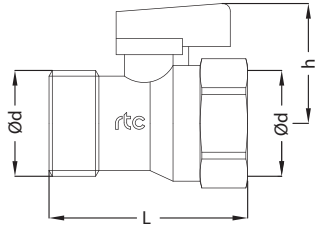

rtc TYPE KVFM

Mini ball valve with female to male connection / Kugelventil

Mini Ball Valve / Mini Kugelventil

Connection / Anschluss		Order No / Bestellnr.		L	h	Bar
Ød Female	Ød Male	Red / Rot	Blue/ Blau			
BSP 1/4		KVFM 13-R	KVFM 13-B	38	30	16
BSP 3/8		KVFM 17-R	KVFM 17-B	38	30	16
BSP 1/2		KVFM 21-R	KVFM 21-B	41	32	16
BSP 3/4		KVFM 26-R	KVFM 26-B	51	32	16